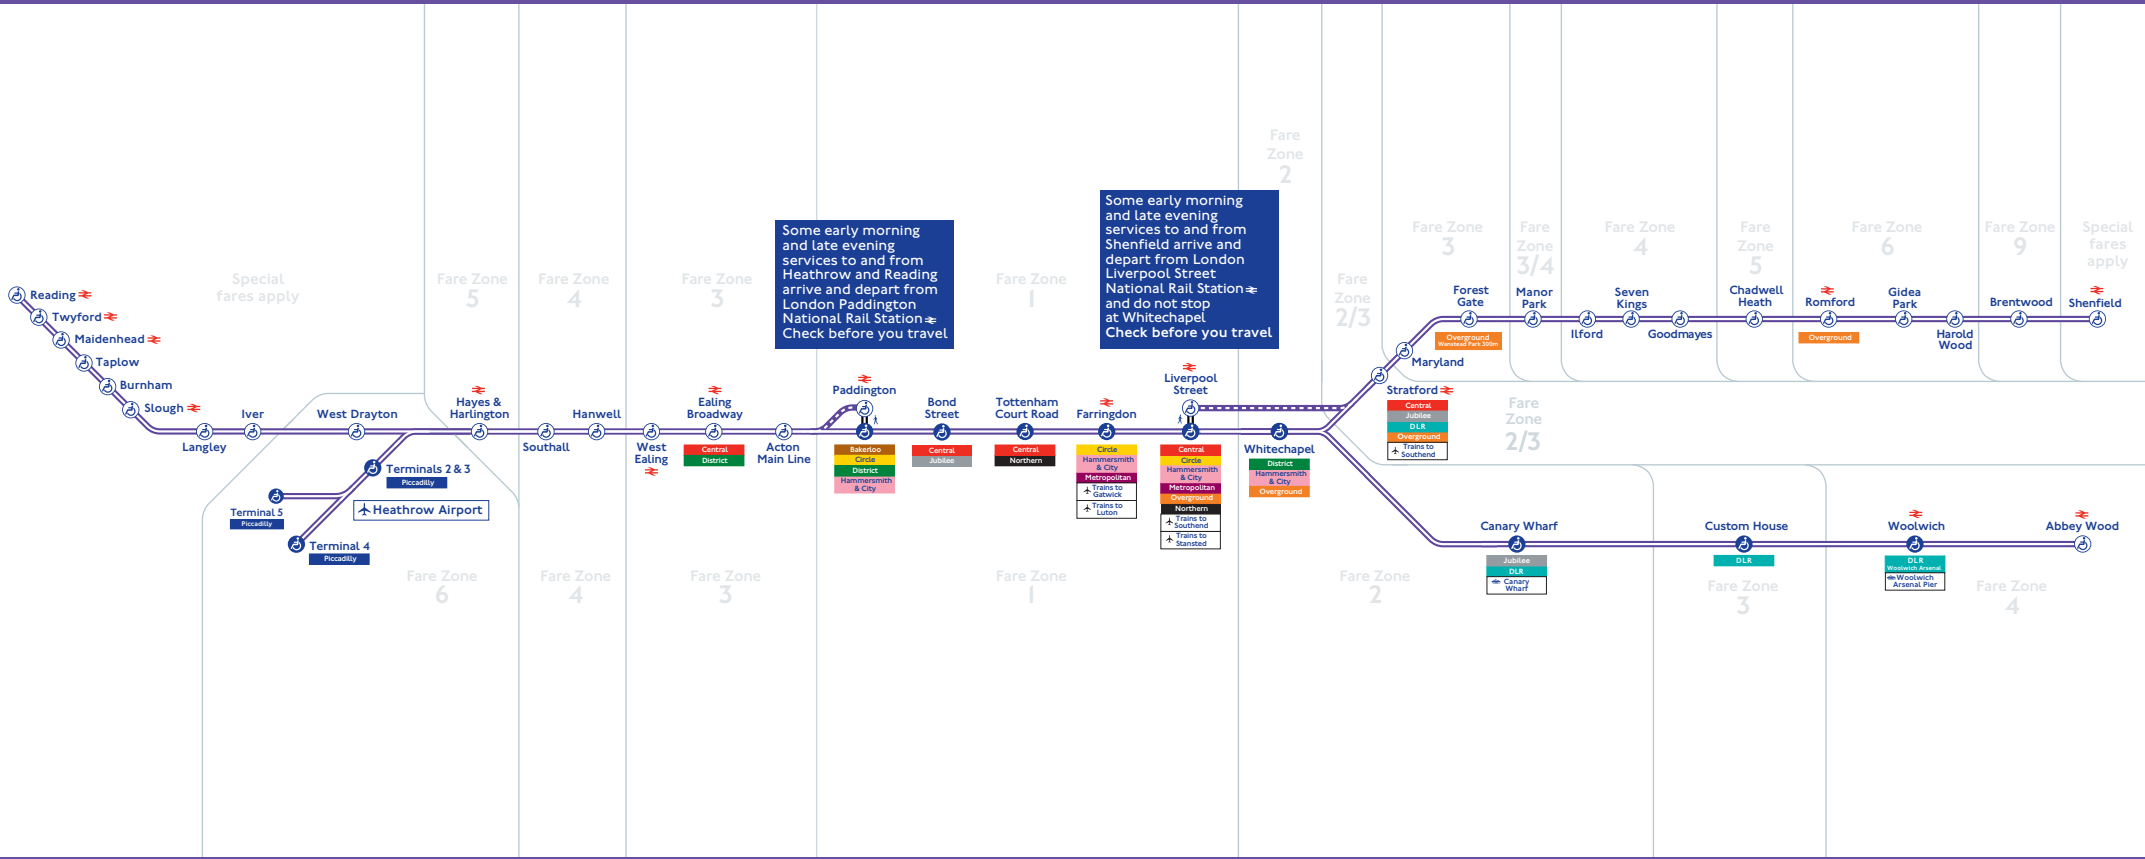

Elizabeth line

Valid from Sunday 2 June until Saturday 14 December 2024

Service delay refunds

If you've been delayed on an Elizabeth line journey, you may be able to claim for a service delay refund.

When we refund for service delays

If your journey was delayed for reasons within our control by:

- 15 minutes or more on Tube and DLR services
- 30 minutes or more on London Overground or Elizabeth line services.

We'll refund you the single fare for the journey you were delayed on. For further details please visit the TfL website.